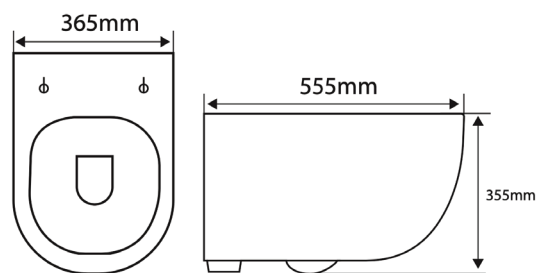

Round Wall-hung WC Vitreous China

DIMENSIONS

Length	555 mm
Width	365 mm
Height	355 mm

COLOURS AND FINISHES

	ffffff White
---	----------------

TECHNICAL DRAWINGS

FEATURES

Flushing system: Washdown

Installation type: Wall-hung

Outlet type: P-Trap

Outlet Distance: 180 mm

Shape: Round

Title: PRO- X - Round Wall-hung WC Vitreous China

Weight (Kg): 29