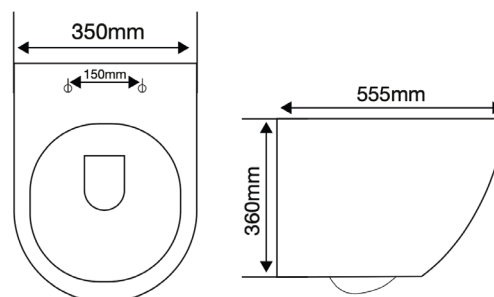

Round Wall-hung WC Vitreous China Rimless

DIMENSIONS

Length	555 mm
Width	360 mm
Height	350 mm

COLOURS AND FINISHES

 ffffff | White

TECHNICAL DRAWINGS

FEATURES

Flushing system: Washdown

Installation type: Wall-hung

Outlet type: P-Trap

Outlet Distance: 180 mm

Shape: Round

Title: PRO - Round Wall-hung WC Vitreous China Rimless

Weight (Kg):