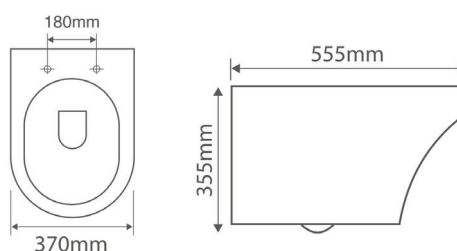

Round Wall-hung WC Vitreous China Rimless

DIMENSIONS

Length	555 mm
Width	365 mm
Height	355 mm

COLOURS AND FINISHES

● ffffff | White

TECHNICAL DRAWINGS

FEATURES

Flushing system: Washdown

Installation type: Wall-hung

Outlet type: P-Trap

Outlet Distance: 180 mm

Shape: Round

Title: APPOLO - Round Wall-hung WC Vitreous China Rimless

Weight (Kg): 28