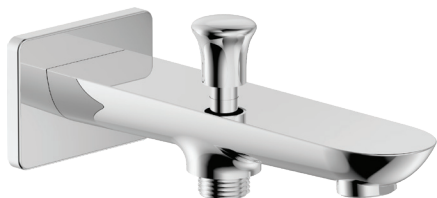

Spout With Divertor

COLOURS AND FINISHES

● #E6E6E5 | Chrome

TECHNICAL DRAWINGS

FEATURES

Installation type: Wall Mounted

Title: BATH FAUCETS - Spout With Divertor