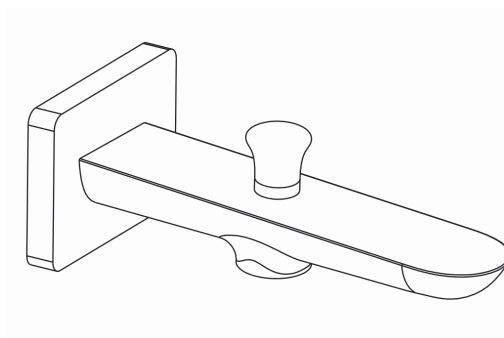

Spout With Divertor

COLOURS AND FINISHES

● #E6E6E5 | Chrome

TECHNICAL DRAWINGS

FEATURES

Installation type: Wall Mounted

Title: BATH FAUCETS - Spout With Divertor