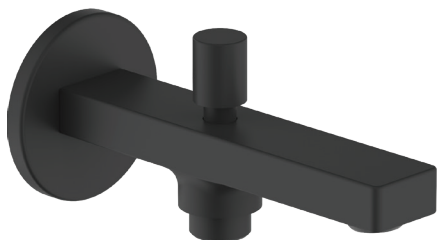

Spout With Divertor

COLOURS AND FINISHES

● #231F20 | Matt Black

TECHNICAL DRAWINGS

FEATURES

Installation type: Wall Mounted

Title: BATH FAUCETS - Spout With Divertor