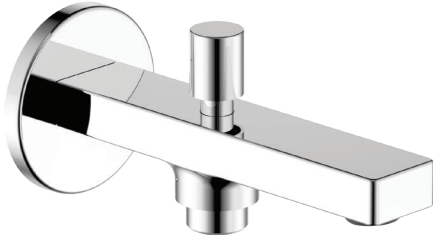

Spout With Divertor

COLOURS AND FINISHES

● #E6E6E5 | Chrome

TECHNICAL DRAWINGS

FEATURES

Installation type: Wall Mounted

Title: BATH FAUCETS - Spout With Divertor