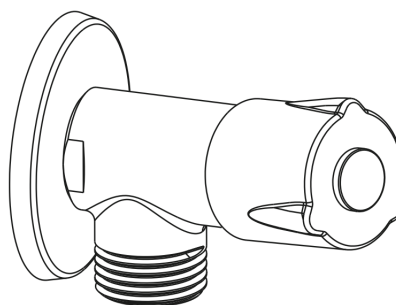

Angle Valve Small

COLOURS AND FINISHES

● #231F20 | Matt Black

TECHNICAL DRAWINGS

FEATURES

Installation type: Wall Mounted

Title: RIA - Angle Valve Small