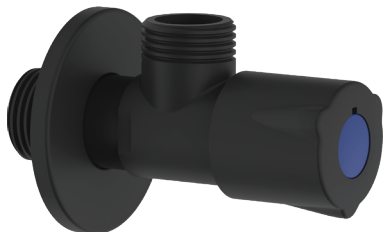

Angle Valve Small

COLOURS AND FINISHES

● #231F20 | Matt Black

TECHNICAL DRAWINGS

FEATURES

Installation type: Wall Mounted

Title: RIA - Angle Valve Small