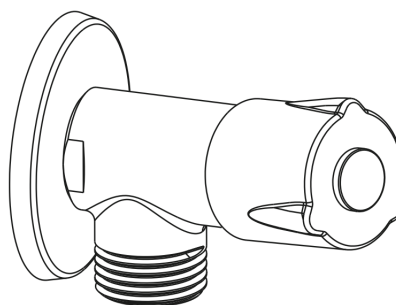

Angle Valve Small

COLOURS AND FINISHES

● #E6E6E5 | Chrome

TECHNICAL DRAWINGS

FEATURES

Installation type: Wall Mounted

Title: RIA - Angle Valve Small