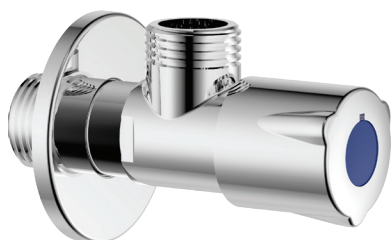

Angle Valve Small

COLOURS AND FINISHES

● #E6E6E5 | Chrome

TECHNICAL DRAWINGS

FEATURES

Installation type: Wall Mounted

Title: RIA - Angle Valve Small